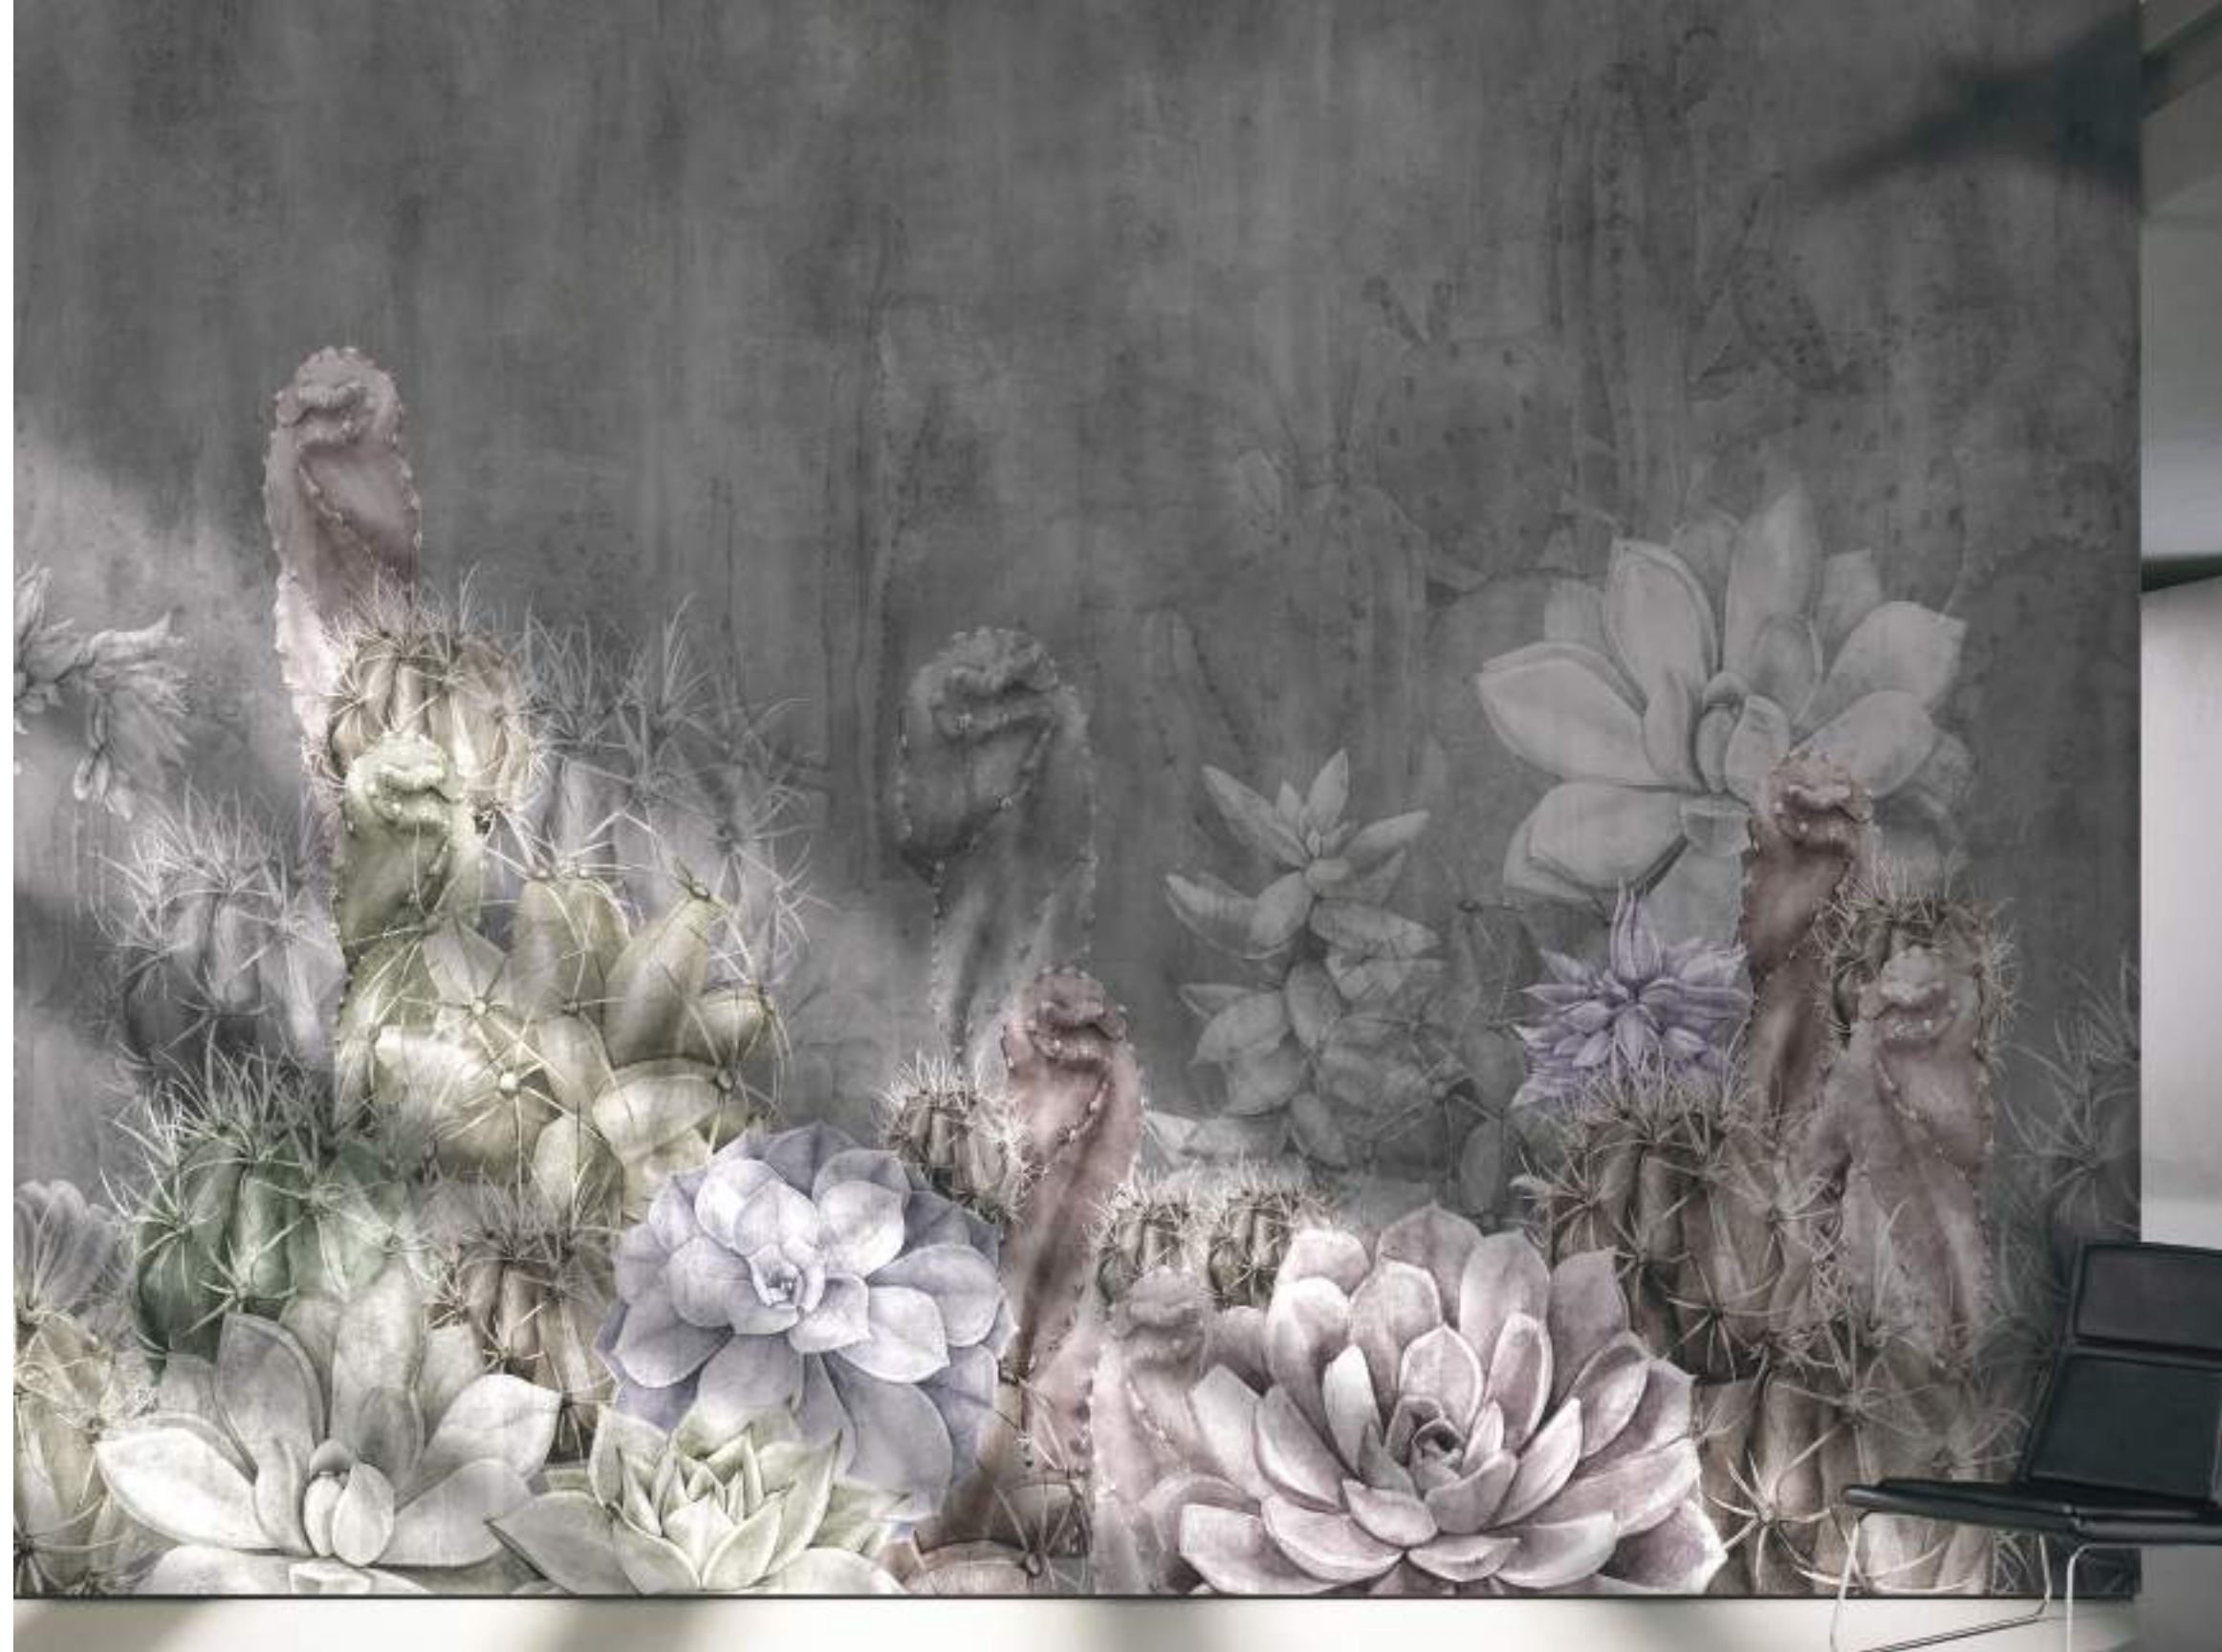

Style: Modern

Size: W-550cm x H-330cm

Color Variants

MEM1105A

MEM1105B

MORACAN

Artist: Memuraa
Style: Modern
Size: Seamless

Color Variants